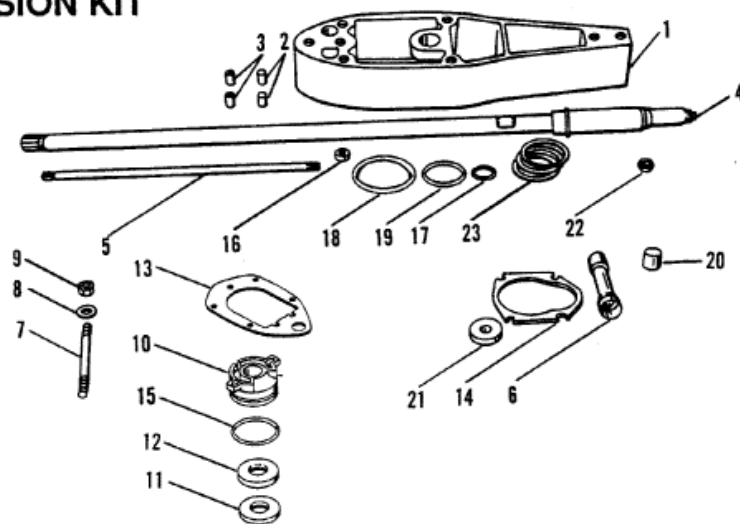

# EXTENSION KIT

Parts List						
Ref	Class	Part	Description	Qty	Comment	Footnote
-		816696A 1	EXTENSION KIT (BLACK)	1		
-		816696A 2	EXTENSION KIT (GRAY)	1		
1		816696A 3	SPACER (BLACK)	1		
1		816696A 4	SPACER (GRAY)	1		
2	17	43044	DOWEL PIN	2		
3	17	43043	DOWEL PIN	2		
4	45	815421	DRIVESHAFT	1		
5		815420	SHIFT SHAFT	1		
6		817401A 1	WATER TUBE	1		
7	16	816866 1	STUD	5		
8	12	43042	WASHER (SPECIAL)	4		
8	12	45175	WASHER (3/4")	1		
9	11	13914	NUT	5		
10	46	812966A 3	WATER PUMP BASE	1		
11	26	814669	OIL SEAL	1		
12	26	814670	OIL SEAL	1		
13	27	19701	GASKET	1		
14	27	19454 1	GASKET	1		
15	25	<a href="#">30224</a>	O-RING	1		
16	26	816464 1	OIL SEAL	1		
17	25	45258	O-RING	1		
18	25	815460	O-RING	1		
19	25	21836	O-RING	1		
20	26	38970	SEAL	1		
21	23	43041	SPACER	1		
22	11	55910	NUT	1		
23	15	812770A 1	SHIM SET	1		
-	26	821093	SEAL, WATER TUBE	1		